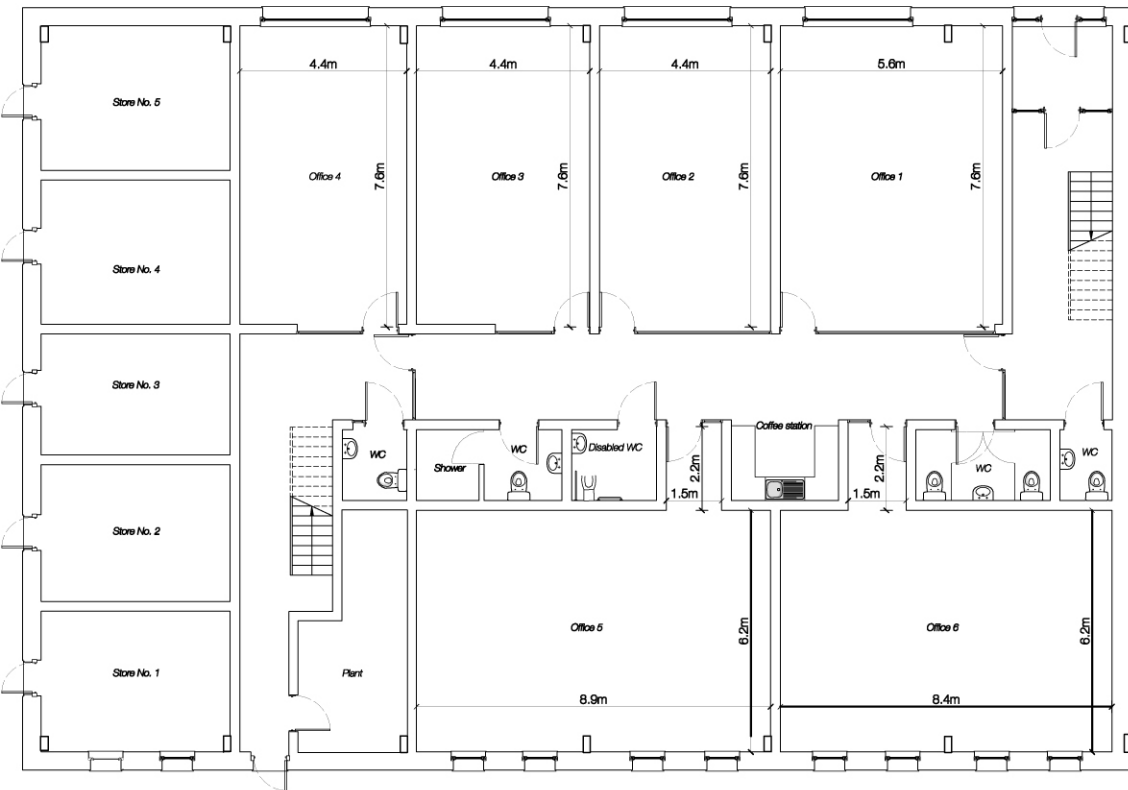

Ground floor plan

ecotecture
ECOLOGICAL ARCHITECTURE

Tel: 01444 416 745

31 Sussex Road
West Sussex

Haywards Heath
RH16 4DZ

Chilgrove Business Centre
Chilgrove
Chichester
West Sussex
PO18 9HU

Description: Lease plan - ground floor

Scale: 1/100
Drawn: mm

Date: may '12
Checked: