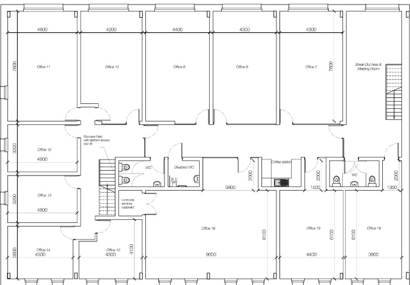

Description: Lease plan - ground floor

Scale: 1/100
Drawn: mm

Date: may '12
Checked:

First floor plan

Tel: 01462 476146 info@ecotecture.co.uk
www.ecotecture.co.uk

St. Saviour Road Plymouth PL6 6JZ
West Sussex

Client: PolyNetwork

Original Service Centre
Original
Original
West Sussex
PL12 9JZ

Description: Local plan - 1st floor plan

Date: 17/10 Date: May '12
Drawn: m Checked:

Drawing No: 142 401d